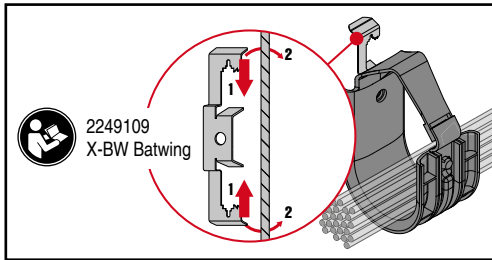

X-DH ... BW Data Hook

2259235 A1-11.2019

 Load rating: [30lbs]. Corresponds with mechanical strength according to UL Standard for Hardware for the Support of Conduit Tubing and Cable, UL2239; Suitable for use in Air Handling Spaces (plenums) in accordance with Section 300.22 (C) and (D) of the National Electrical Code, and Rules 12-010 (3), (4), and (5), and 12-020 of the Canadian Electrical Code, Part I. Mounting orientation: Vertical.