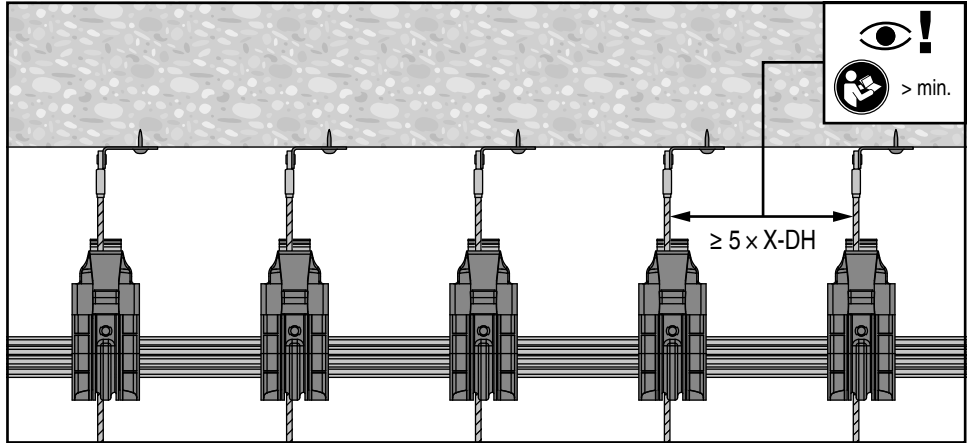

X-DH ... BW Data Hook

2259235 A1-11.2019

 Load rating: [30lbs]. Corresponds with mechanical strength according to UL Standard for Hardware for the Support of Conduit Tubing and Cable, UL2239; Suitable for use in Air Handling Spaces (plenums) in accordance with Section 300.22 (C) and (D) of the National Electrical Code, and Rules 12-010 (3), (4), and (5), and 12-020 of the Canadian Electrical Code, Part I. Mounting orientation: Vertical.

Cable Type	X-DH 1"	X-DH 2"	X-DH 4"
CAT 5e	30	95	360
CAT 6	20	70	260
CAT 6a	12	40	155
CAT 7a	10	35	125

Cable capacity is calculated based on a 70% fill rate.